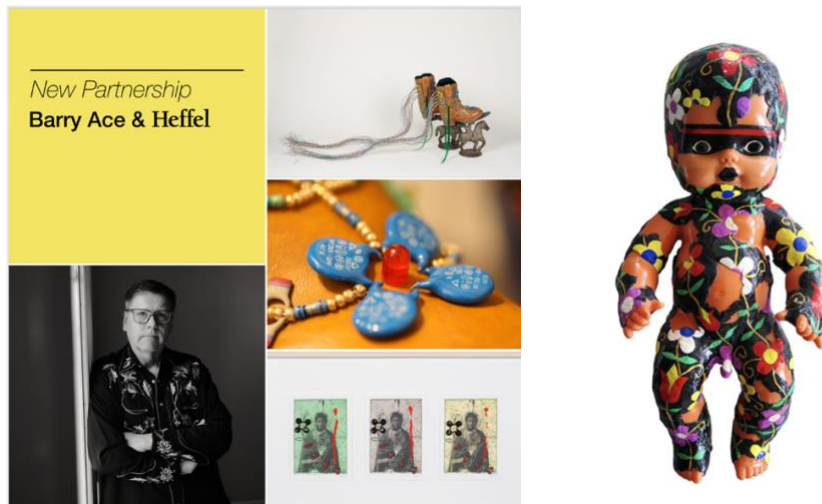

Invitation to attend

[\(re\)mix](#)

Selected Works by Barry Ace

in partnership with Heffel Auction and Galleries

Opening Reception | Thursday, May 23
6 – 9 pm

We are thrilled to partner with Heffel, Canada's leading fine art auction house and gallery, to present a curated selection of artwork by Barry Ace, one of Canada's most celebrated Indigenous contemporary artists living today. This is the first time Heffel has partnered with a commercial gallery in the National Capital of Canada.

This exhibition features a curated selection of artwork from Heffel, the Super Phat Nish series from Ace's private collection, and a first-to-market limited edition screenprint available exclusively through Studio Sixty Six Contemporary.